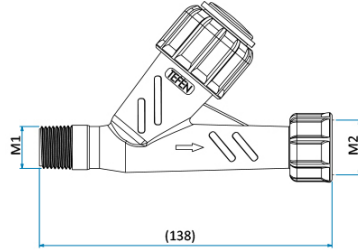

23444016122

Material	Reinforced Polypropylene
Color	Grey
Temperature Range	0° C up to +60° C (32° F up to +140° F)
Working Pressure	Up to 16 bar (232 psi)
Seal Material	EPDM
M1	1" BSPT Female
M2	3/4" BSPP Female